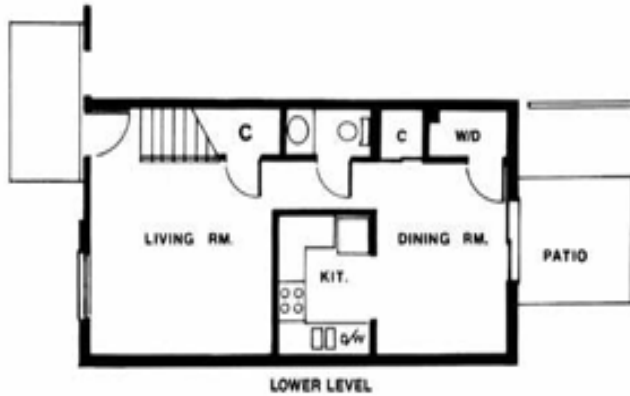

7529 Fleta
St. Louis, MO 63123

1-866-727-7181

park-forest@michelsonrealty.com

www.parkforestapts.com

Available Apartment

Amenities

- Brushed Nickel Fixtures
- Stress Free Step Saver Kitchens
- Floor-to-Ceiling Closets
- Private Entrances
- Spacious Open Floor Plans
- Front Door Mail Delivery
- Carports Available
- Balconies or Patios