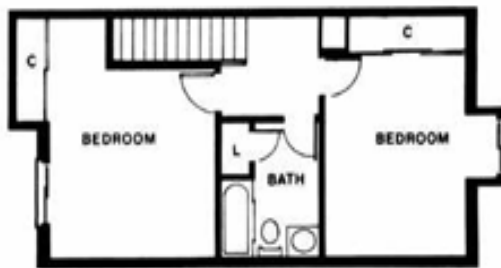

UPPER LEVEL

Directions

Take I-44 (westbound) to Shrewsbury, right on Shrewsbury, left on Lansdowne, right on River Des Peres. (From Eastbound) Take Laclede Station exit, left on Murdock, right on Lansdowne, right on River Des Peres.